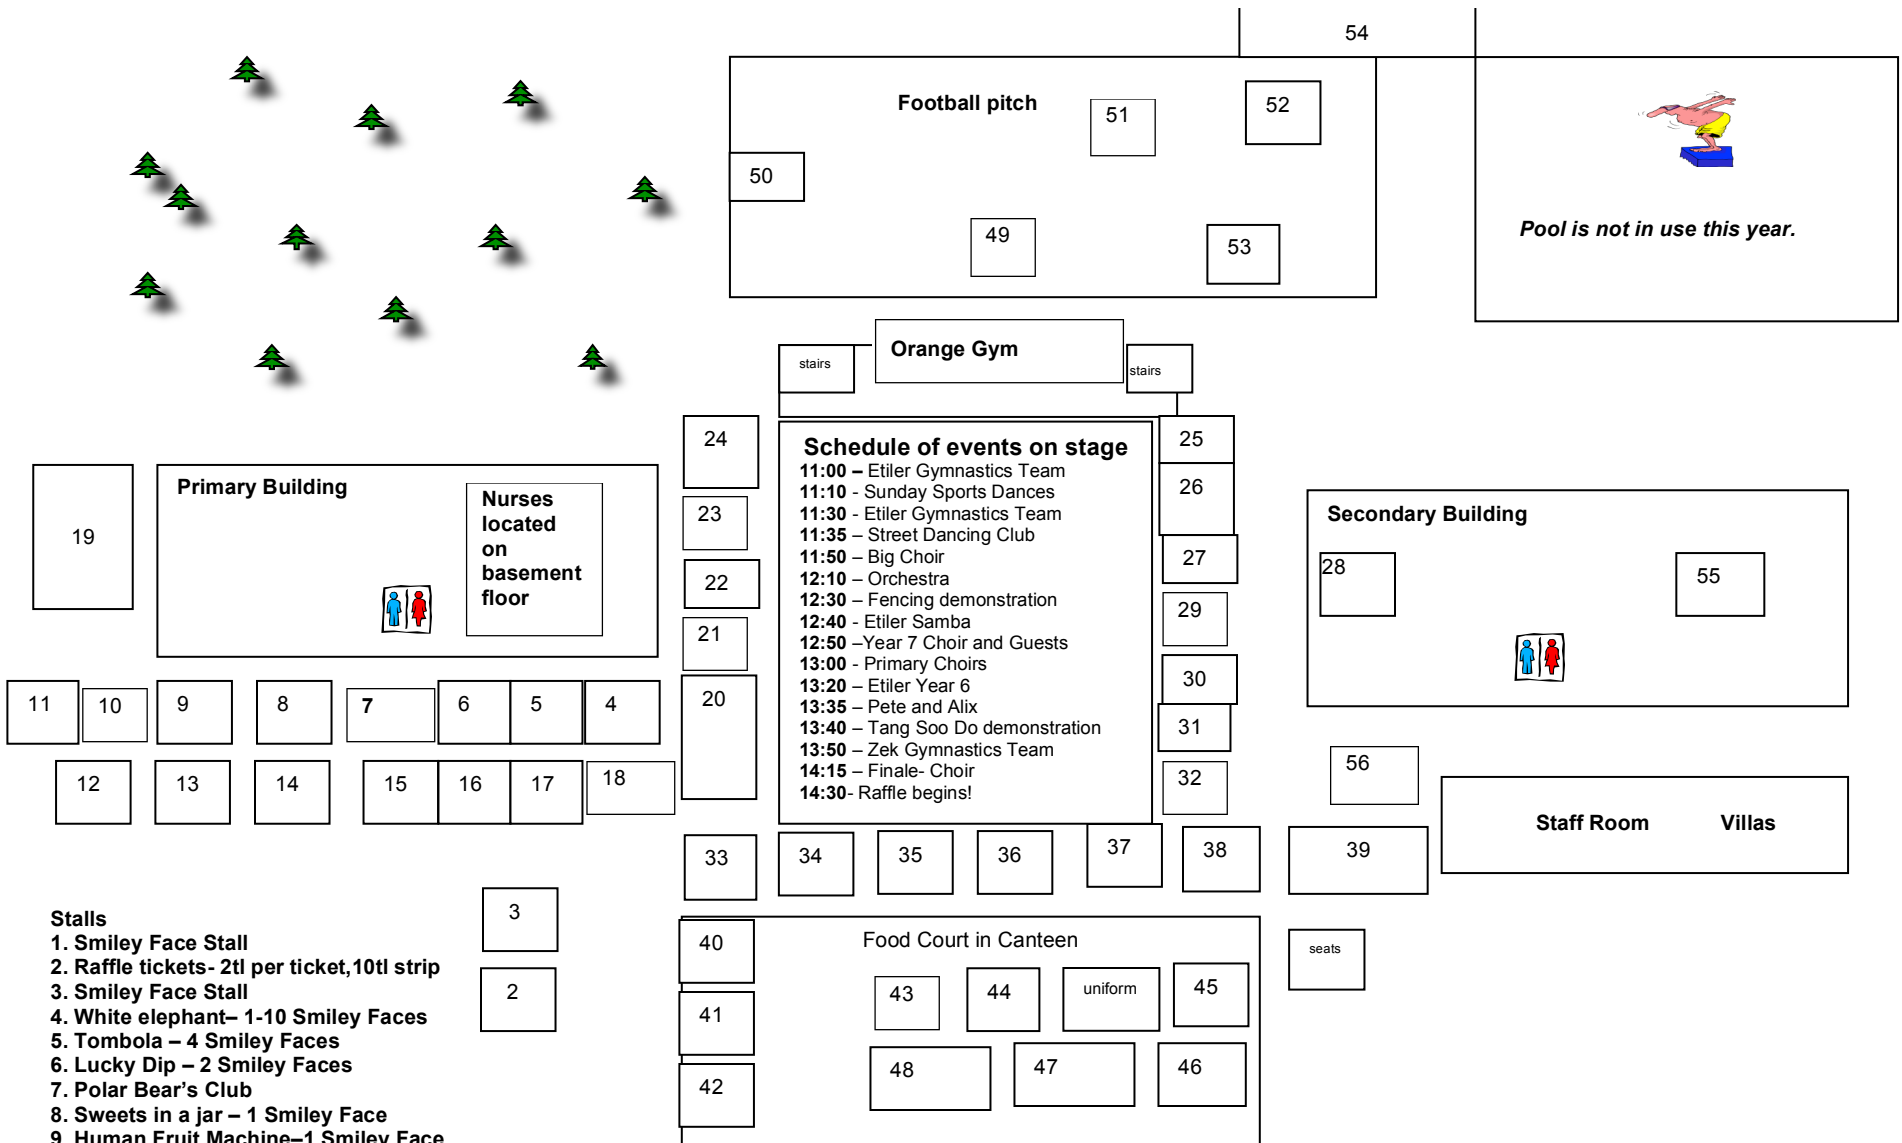

**Please
bring ID
with you!**

Payment system

The Fun Day activity stalls are run on a cash-free basis. Near the entrance you'll see a Smiley Face voucher stand. There you can buy:

One voucher with 10 Smiley Faces- these are for the Activity stalls. You get a free drink and snack with every voucher while stocks last!

**1 Smiley Face = 1 TL
Smiley Faces are sold in multiples of
10 on each voucher**

You will see a Smiley Face on all the stalls that are paid with the Smiley Face vouchers. Smiley Face vouchers will not be reimbursed at the end of the day.

Proceeds from Fun Day will go to our local and national charities

Stalls

1. Smiley Face Stall
2. Raffle tickets- 2tl per ticket, 10tl strip
3. Smiley Face Stall
4. White elephant– 1-10 Smiley Faces
5. Tombola – 4 Smiley Faces
6. Lucky Dip – 2 Smiley Faces
7. Polar Bear's Club
8. Sweets in a jar – 1 Smiley Face
9. Human Fruit Machine–1 Smiley Face
10. Soap hockey- 1 Smiley Face
11. Hula Hoop–1 Smiley Face
12. Beat the Trickster- 1Smiley Face
13. Hair Braiding – 4 Smiley Faces
14. Nail Painting- 4 Smiley Faces
15. Face Painting -2 to 4 Smiley Faces
16. Tattoos – 4 Smiley Faces
17. Henna stall- cash
18. Happy Nails- cash
19. Creche - no cost
20. Nar Stationery- cash
21. Emir's Fencing Academy
22. Fighting Fit Club
23. Fit In Time
24. Superslow Zone
25. Berna Duman Ceramics

43. Indian Food Snacks- cash
44. Korean Food – cash
45. PTA Cake Stall – 1 to 5 Smiley Faces
46. Sema's Tatli Spot- cash
47. Musafir's Curry House – cash
48. Malaysian Food- cash
49. Coconut Shy – 1 Smiley Face
50. Beat the goalie – 2 Smiley Faces
51. Obstacle course – 4 Smiley Faces
52. Climbing Pyramid – 4 Smiley Faces
53. Spider slide - 4 Smiley Faces
54. Water gun Park- 2 Smiley Faces
55. Table tennis – 2 Smiley Faces
56. Nestle coffee Promotion