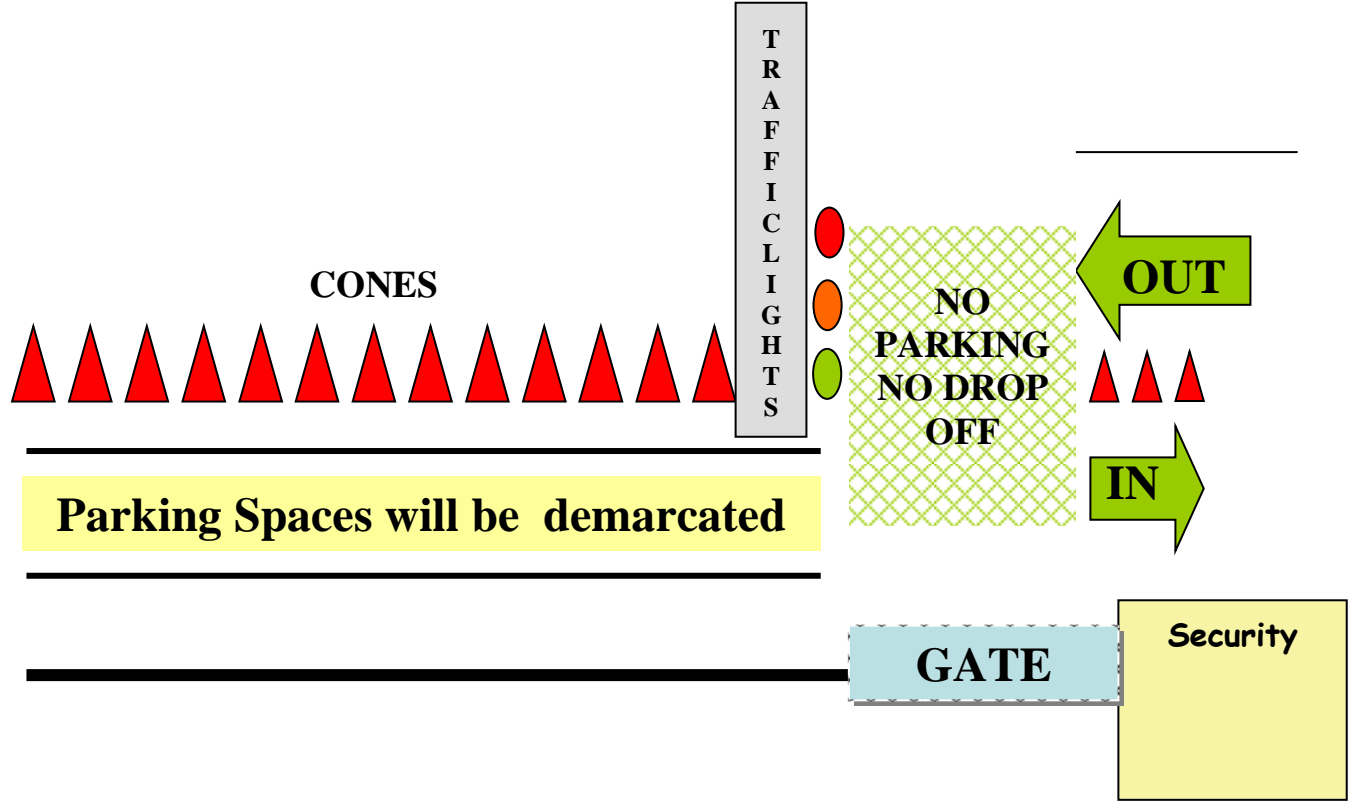

Department of PR/Communications

Head of PR/Communications : Helen Kiran

Zekeriya köy Mahallesi, Kilyos Caddesi No: 227/1,2 Sarıyer-İstanbul

Tel: +90 212 202 7027 Ext 111/112

+90 212 202 7709 Ext 111/112

Fax +90 212 202 7796

Communications@bis.k12.tr, h.kiran@bisistanbul.org

www.bis.k12.tr